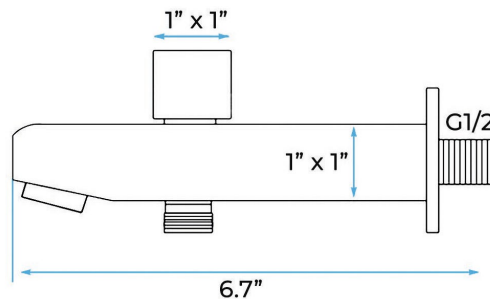

BRUSHED GOLD TOUCH PANEL CONTROLLED THERMOSTATIC RECESSED CEILING MOUNT RAINFALL WATERFALL MIST LED MUSICAL SHOWER SYSTEM WITH BODY JETS AND HAND SHOWER SPECIFICATIONS

Shower Head

Shower Head 3 Functions: Waterfall, Rainfall & Mist
 Shower head size: 20 x 20 inch
 Each function run all together and separately
 Music and LED light work by electronic
 All Metal Material: Solid Brass; Stainless Steel (top showerhead, hose)
 Shower Head Mounting: Flush on ceiling
 Hand Spray Hose: 59 inch
 Water flow: 2.5 GPM ~ 5.5 GPM
 Water pressure: 0.3 MPA ~ 1 MPA
 Water pipe lines: 3/4 inch water pipes for the hot and cold water mixer inlet, the others are 1/2 inch

Product shown is only for installation display purpose

All dimensions and specifications are nominal and may vary. Use actual products for accuracy in critical situations.

Shower Mixer

Product shown is only for installation display purpose

Hand Shower

Flow Rate: 2.0 GPM / 7.6 LPM

Shower Mixer Connections

Unit: mm

Cold water

Hot water

Mixer water

Spout

Body Jet

Thread Interface Size: G 1/2 Inch
 Type: Fixed Rotatable Type
 Installation Type: Wall Mounted
 Material: Brass
 Feature: Can rotate 360 degrees
 Flow Rate: 1.5 GPM / 5.7 LPM (each Bodyspray)