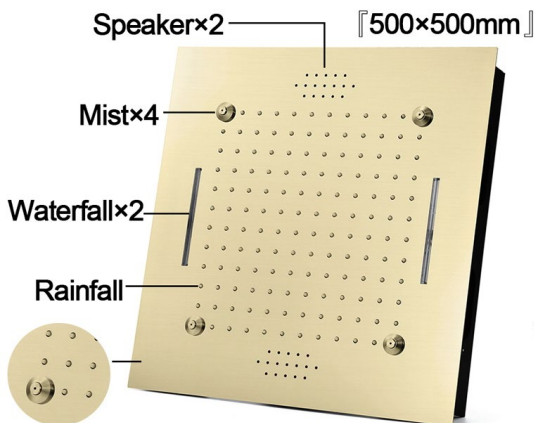

BRUSHED GOLD TOUCH PANEL CONTROLLED THERMOSTATIC RECESSED CEILING MOUNT RAINFALL WATERFALL MIST LED MUSICAL SHOWER SYSTEM WITH BODY JETS AND HAND SHOWER SPECIFICATIONS

Shower Head

Shower Head 3 Functions: Waterfall, Rainfall & Mist
 Shower head size: 20 x 20 inch
 Each function run all together and separately
 Music and LED light work by electronic
 All Metal Material: Solid Brass; Stainless Steel (top showerhead, hose)
 Shower Head Mounting: Flush on ceiling
 Hand Spray Hose: 59 inch
 Water flow: 2.5 GPM ~ 5.5 GPM
 Water pressure: 0.3 MPA ~ 1 MPA
 Water pipe lines: 3/4 inch water pipes for the hot and cold water mixer inlet, the others are 1/2 inch

Touch Panel Control

- Turn On/Off Control
- MANUAL MODE
Total 64 colors
- AUTO mode setting
- AUTO MODE
Total 11 Auto mode
- Set the speed of color change, fast/slow

304 Stainless Steel

Water Pressure: 0.3-0.5MPA
 Shower Flow Rate: 9-25L/min

Hand Shower

Flow Rate: 2.0 GPM / 7.6 LPM

Shower Mixer Connections

Unit: mm

Cold water

Hot water

Mixer water

Spout

Body Jet

Thread Interface Size: G 1/2 Inch
 Type: Fixed Rotatable Type
 Installation Type: Wall Mounted
 Material: Brass
 Feature: Can rotate 360 degrees
 Flow Rate: 1.5 GPM / 5.7 LPM (each Bodyspray)