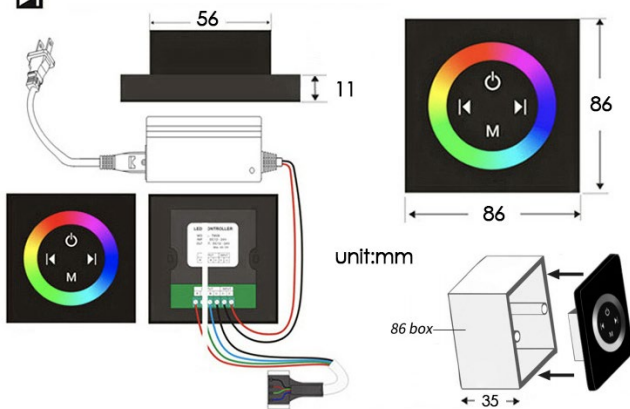

BRUSHED GOLD TOUCH PANEL CONTROLLED THERMOSTATIC RECESSED CEILING MOUNT RAINFALL WATERFALL MIST LED MUSICAL SHOWER SYSTEM WITH BODY JETS AND HAND SHOWER SPECIFICATIONS

Shower Head

Shower Head 3 Functions: Waterfall, Rainfall & Mist
 Shower head size: 20 x 20 inch
 Each function run all together and separately
 Music and LED light work by electronic
 All Metal Material: Solid Brass; Stainless Steel (top showerhead, hose)
 Shower Head Mounting: Flush on ceiling
 Hand Spray Hose: 59 inch
 Water flow: 2.5 GPM ~ 5.5 GPM
 Water pressure: 0.3 MPA ~ 1 MPA
 Water pipe lines: 3/4 inch water pipes for the hot and cold water mixer inlet, the others are 1/2 inch

Touch Panel Control

- Turn On/Off Control
- MANUAL MODE
Total 64 colors
- AUTO mode setting
- AUTO MODE
Total 11 Auto mode
- Set the speed of color change, fast/slow

304 Stainless Steel

Water Pressure: 0.3-0.5MPA
 Shower Flow Rate: 9-25L/min

Hand Shower

Flow Rate: 2.0 GPM / 7.6 LPM

Shower Mixer Connections

Unit: mm

Cold water

Hot water

Mixer water

Spout

Body Jet

Thread Interface Size: G 1/2 Inch
 Type: Fixed Rotatable Type
 Installation Type: Wall Mounted
 Material: Brass
 Feature: Can rotate 360 degrees
 Flow Rate: 1.5 GPM / 5.7 LPM (each Bodyspray)