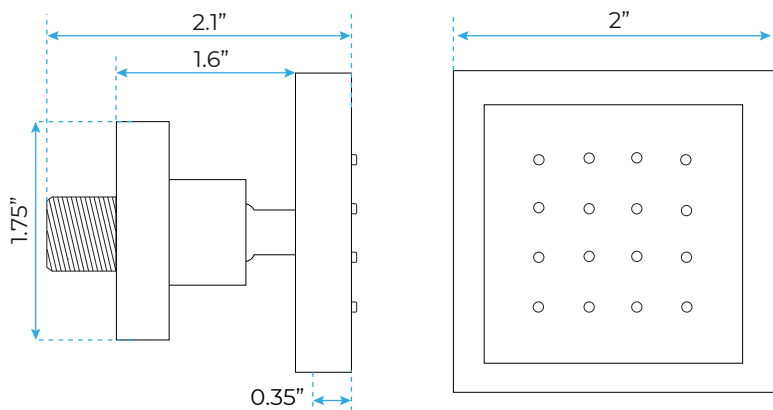

BRUSHED GOLD TOUCH PANEL CONTROLLED THERMOSTATIC RECESSED CEILING MOUNT RAINFALL WATERFALL MIST LED MUSICAL SHOWER SYSTEM WITH BODY JETS AND HAND SHOWER SPECIFICATIONS

Shower Head

Shower Head 3 Functions: Waterfall, Rainfall & Mist
 Shower head size: 20 x 20 inch
 Each function run all together and separately
 Music and LED light work by electronic
 All Metal Material: Solid Brass; Stainless Steel (top showerhead, hose)
 Shower Head Mounting: Flush on ceiling
 Hand Spray Hose: 59 inch
 Water flow: 2.5 GPM ~ 5.5 GPM
 Water pressure: 0.3 MPA ~ 1 MPA
 Water pipe lines: 3/4 inch water pipes for the hot and cold water mixer inlet, the others are 1/2 inch

Hand Shower

Flow Rate: 2.0 GPM / 7.6 LPM

Shower Mixer Connections

Unit: mm

Cold water

Hot water

Mixer water

Spout

Body Jet

Thread Interface Size: G 1/2 Inch
 Type: Fixed Rotatable Type
 Installation Type: Wall Mounted
 Material: Brass
 Feature: Can rotate 360 degrees
 Flow Rate: 1.5 GPM / 5.7 LPM (each Bodyspray)