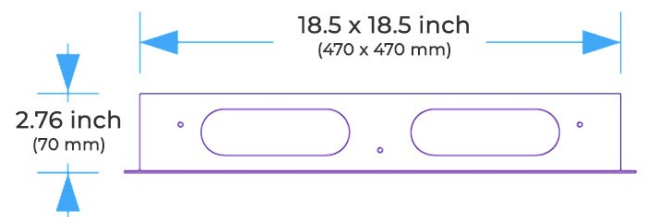

BRUSHED GOLD TOUCH PANEL CONTROLLED THERMOSTATIC RECESSED CEILING MOUNT RAINFALL WATERFALL MIST LED MUSICAL SHOWER SYSTEM WITH BODY JETS AND HAND SHOWER SPECIFICATIONS

Shower Head

Shower Head 3 Functions: Waterfall, Rainfall & Mist
 Shower head size: 20 x 20 inch
 Each function run all together and separately
 Music and LED light work by electronic
 All Metal Material: Solid Brass; Stainless Steel (top showerhead, hose)
 Shower Head Mounting: Flush on ceiling
 Hand Spray Hose: 59 inch
 Water flow: 2.5 GPM ~ 5.5 GPM
 Water pressure: 0.3 MPA ~ 1 MPA
 Water pipe lines: 3/4 inch water pipes for the hot and cold water mixer inlet, the others are 1/2 inch

Touch Panel Control

- Turn On/Off Control
- MANUAL MODE
Total 64 colors
- AUTO mode setting
- AUTO MODE
Total 11 Auto mode
- Set the speed of color change, fast/slow

304 Stainless Steel

Water Pressure: 0.3-0.5MPA
 Shower Flow Rate: 9-25L/min

Product shown is only for installation display purpose

All dimensions and specifications are nominal and may vary. Use actual products for accuracy in critical situations.

Shower Mixer

Product shown is only for installation display purpose

Body Jet

Thread Interface Size: G 1/2 Inch
 Type: Fixed Rotatable Type
 Installation Type: Wall Mounted
 Material: Brass
 Feature: Can rotate 360 degrees
 Flow Rate: 1.5 GPM / 5.7 LPM (each Bodyspray)