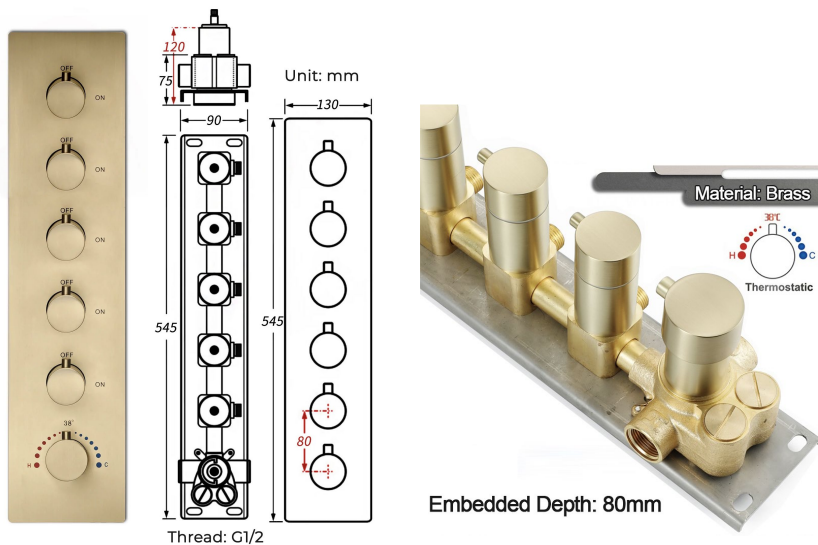

BRUSHED GOLD TOUCH PANEL CONTROLLED THERMOSTATIC RECESSED CEILING MOUNT RAINFALL WATERFALL MIST LED MUSICAL SHOWER SYSTEM WITH BODY JETS AND HAND SHOWER SPECIFICATIONS

Shower Head

Shower Head 3 Functions: Waterfall, Rainfall & Mist
 Shower head size: 20 x 20 inch
 Each function run all together and separately
 Music and LED light work by electronic
 All Metal Material: Solid Brass; Stainless Steel (top showerhead, hose)
 Shower Head Mounting: Flush on ceiling
 Hand Spray Hose: 59 inch
 Water flow: 2.5 GPM ~ 5.5 GPM
 Water pressure: 0.3 MPA ~ 1 MPA
 Water pipe lines: 3/4 inch water pipes for the hot and cold water mixer inlet, the others are 1/2 inch

Touch Panel Control

- Turn On/Off Control
- MANUAL MODE
Total 64 colors
- AUTO mode setting
- AUTO MODE
Total 11 Auto mode
- Set the speed of color change, fast/slow

304 Stainless Steel

Water Pressure: 0.3-0.5MPA
 Shower Flow Rate: 9-25L/min

Product shown is only for installation display purpose

All dimensions and specifications are nominal and may vary. Use actual products for accuracy in critical situations.

Shower Mixer

Product shown is only for installation display purpose

Body Jet

Thread Interface Size: G 1/2 Inch
 Type: Fixed Rotatable Type
 Installation Type: Wall Mounted
 Material: Brass
 Feature: Can rotate 360 degrees
 Flow Rate: 1.5 GPM / 5.7 LPM (each Bodyspray)