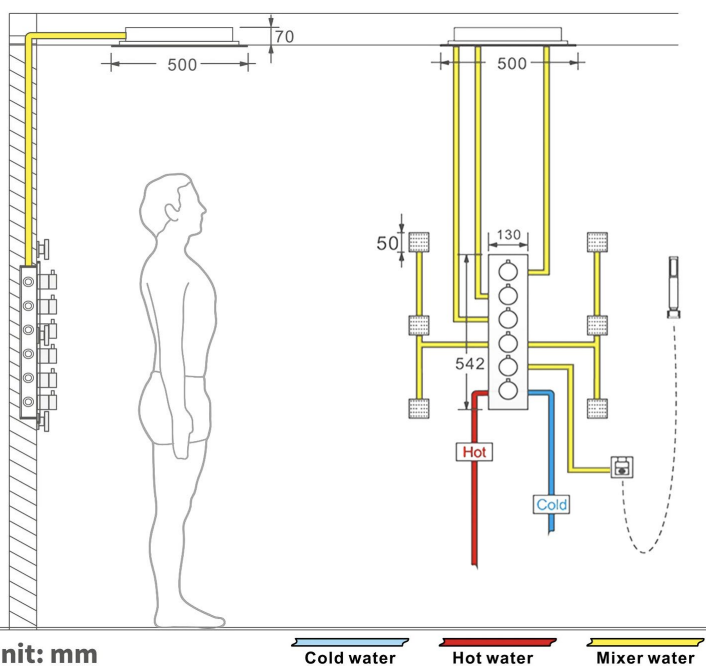

BRUSHED GOLD TOUCH PANEL CONTROLLED THERMOSTATIC RECESSED CEILING MOUNT RAINFALL WATERFALL MIST LED MUSICAL SHOWER SYSTEM WITH BODY JETS AND HAND SHOWER SPECIFICATIONS

Shower Head

Shower Head 3 Functions: Waterfall, Rainfall & Mist
 Shower head size: 20 x 20 inch
 Each function run all together and separately
 Music and LED light work by electronic
 All Metal Material: Solid Brass; Stainless Steel (top showerhead, hose)
 Shower Head Mounting: Flush on ceiling
 Hand Spray Hose: 59 inch
 Water flow: 2.5 GPM ~ 5.5 GPM
 Water pressure: 0.3 MPA ~ 1 MPA
 Water pipe lines: 3/4 inch water pipes for the hot and cold water mixer inlet, the others are 1/2 inch

Product shown is only for installation display purpose

All dimensions and specifications are nominal and may vary. Use actual products for accuracy in critical situations.

Shower Mixer

Product shown is only for installation display purpose

Hand Shower

Flow Rate: 2.0 GPM / 7.6 LPM

Shower Mixer Connections

Unit: mm

Cold water

Hot water

Mixer water

Spout

Body Jet

Thread Interface Size: G 1/2 Inch
 Type: Fixed Rotatable Type
 Installation Type: Wall Mounted
 Material: Brass
 Feature: Can rotate 360 degrees
 Flow Rate: 1.5 GPM / 5.7 LPM (each Bodyspray)