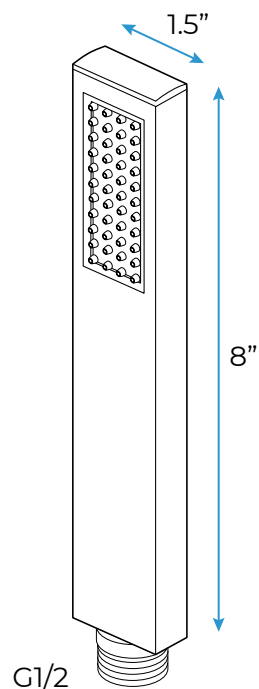

BRUSHED GOLD TOUCH PANEL CONTROLLED THERMOSTATIC RECESSED CEILING MOUNT RAINFALL WATERFALL MIST LED MUSICAL SHOWER SYSTEM WITH BODY JETS AND HAND SHOWER SPECIFICATIONS

Shower Head

Shower Head 3 Functions: Waterfall, Rainfall & Mist
 Shower head size: 20 x 20 inch
 Each function run all together and separately
 Music and LED light work by electronic
 All Metal Material: Solid Brass; Stainless Steel (top showerhead, hose)
 Shower Head Mounting: Flush on ceiling
 Hand Spray Hose: 59 inch
 Water flow: 2.5 GPM ~ 5.5 GPM
 Water pressure: 0.3 MPA ~ 1 MPA
 Water pipe lines: 3/4 inch water pipes for the hot and cold water mixer inlet, the others are 1/2 inch

Product shown is only for installation display purpose

All dimensions and specifications are nominal and may vary. Use actual products for accuracy in critical situations.

Shower Mixer

Product shown is only for installation display purpose

Hand Shower

Flow Rate: 2.0 GPM / 7.6 LPM

Shower Mixer Connections

Unit: mm

Cold water

Hot water

Mixer water

Spout

Body Jet

Thread Interface Size: G 1/2 Inch
 Type: Fixed Rotatable Type
 Installation Type: Wall Mounted
 Material: Brass
 Feature: Can rotate 360 degrees
 Flow Rate: 1.5 GPM / 5.7 LPM (each Bodyspray)