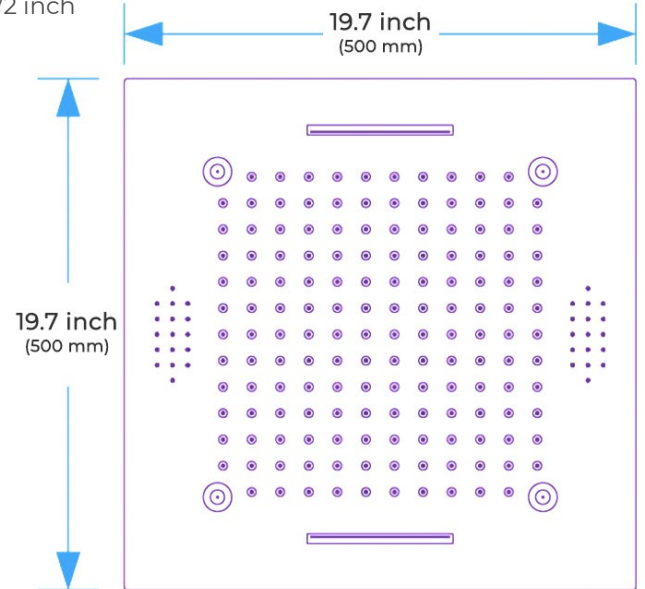

BRUSHED GOLD TOUCH PANEL CONTROLLED THERMOSTATIC RECESSED CEILING MOUNT RAINFALL WATERFALL MIST LED MUSICAL SHOWER SYSTEM WITH BODY JETS AND HAND SHOWER SPECIFICATIONS

Shower Head

Shower Head 3 Functions: Waterfall, Rainfall & Mist
 Shower head size: 20 x 20 inch
 Each function run all together and separately
 Music and LED light work by electronic
 All Metal Material: Solid Brass; Stainless Steel (top showerhead, hose)
 Shower Head Mounting: Flush on ceiling
 Hand Spray Hose: 59 inch
 Water flow: 2.5 GPM ~ 5.5 GPM
 Water pressure: 0.3 MPA ~ 1 MPA
 Water pipe lines: 3/4 inch water pipes for the hot and cold water mixer inlet, the others are 1/2 inch

Touch Panel Control

- Turn On/Off Control
- MANUAL MODE
Total 64 colors
- AUTO mode setting
- AUTO MODE
Total 11 Auto mode
- Set the speed of color change, fast/slow

304 Stainless Steel

Water Pressure: 0.3-0.5MPA
 Shower Flow Rate: 9-25L/min

Hand Shower

Flow Rate: 2.0 GPM / 7.6 LPM

Shower Mixer Connections

Unit: mm

Cold water

Hot water

Mixer water

Spout

Body Jet

Thread Interface Size: G 1/2 Inch
 Type: Fixed Rotatable Type
 Installation Type: Wall Mounted
 Material: Brass
 Feature: Can rotate 360 degrees
 Flow Rate: 1.5 GPM / 5.7 LPM (each Bodyspray)